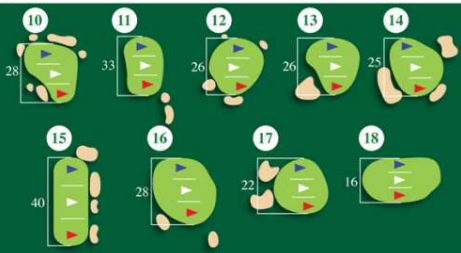

Marker: _____

USGA Rules Govern All Play

Other Local Rules

- Yardage measures are in YARDS by a circle in the centre of the fairway and usually by a post on either side. These are coloured Blue 200 yards (183m), White 150 yards (137m) and Red 100 yards (91m) to CENTRE of the green.
- Players are required to:
  - Repair divots/ball marks on greens
  - Fill divots with sand on tees/fairways
  - Rake disturbed bunkers
  - Allow faster playing golfers to play through
  - Keep cart on cart path unless otherwise advised. At best use the 90° rule. Never drive up the fairway.
- Free drops from Flowerbeds and Shrubs or Trees under six feet tall are permitted, no closer to the pin.
- Removal of stones in bunkers is permitted if they impede your swing path but not your stance.
- Out of bounds is defined by White Stakes or Fences marking the boundaries of the course.
- Ground under repair is defined by blue stakes or white circles on the ground.
- Water hazards are defined by Yellow stakes.
- Lateral hazards are defined by Red stakes.

Designed & Printed by The Voice Publishing Co

ST. LUCIA GOLF CLUB

SCORE CARD
Cap Estate Box RB2588 Rodney Bay • (758) 450-8523