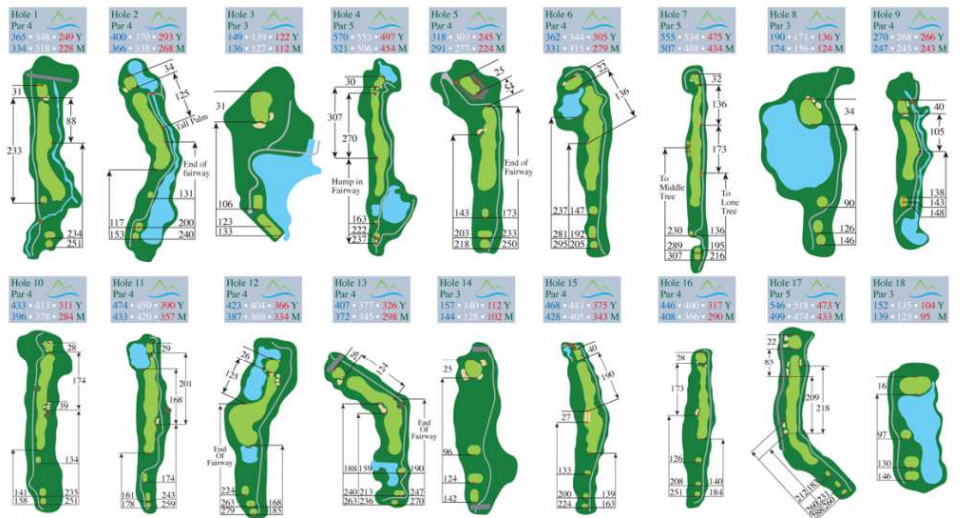

SR CAR GRILL
To order call 450-8523 or order from the Drinks Cart

- In A Basket
  - Chicken Wings
  - Fish & Chips
  - Shrimp & Chips
  - Chicken & Chips

Please ask one of our staff for the menu prices.

1. **Sandwiches Or Wraps**
2. All sandwiches are served on your choice of roasted black olive ciabatta bread or mini-boquette. All wraps are served on your choice of garlic, plain or sun-dried tomato flour tortilla.
   - Mediterranean
   - Island Tuna
   - Grilled Vegetable
   - Club House
   - Jamaican
   - Style Chicken

1. **Club House Burgers**
2. Chopped Black Angus
   - Sirloin Burger
   - All Vegetable Burger
   - Dorado Salmon
   - Burger
   - All Sandwiches and Wraps are served with French Fries and all of our Burgers are served on a Grilled Bun with French Fries.
3. All prices are exclusive of 10% Service Charge

Time:		Rating	Slope									
Event:		Blue	74.3 138									
		White	72.4 135									
		Red	72.4 129									
10	11	12	13	14	15	16	17	18	In	Gross Total	H/C	Net Total
433	474	423	407	157	468	446	546	152	3506	6685		
396	433	387	372	144	428	408	499	139	3206	6113		
413	459	404	377	140	443	400	518	135	3289	6319		
378	420	369	345	128	405	366	474	123	3007	5778		
311	390	366	326	112	375	317	473	104	2774	5362		
284	357	334	298	102	343	290	433	95	2537	4903		
4	4	4	4	3	4	4	5	3	35	71		
5/7	7/5	9/1	11/15	17	13	1/9	3	15/11